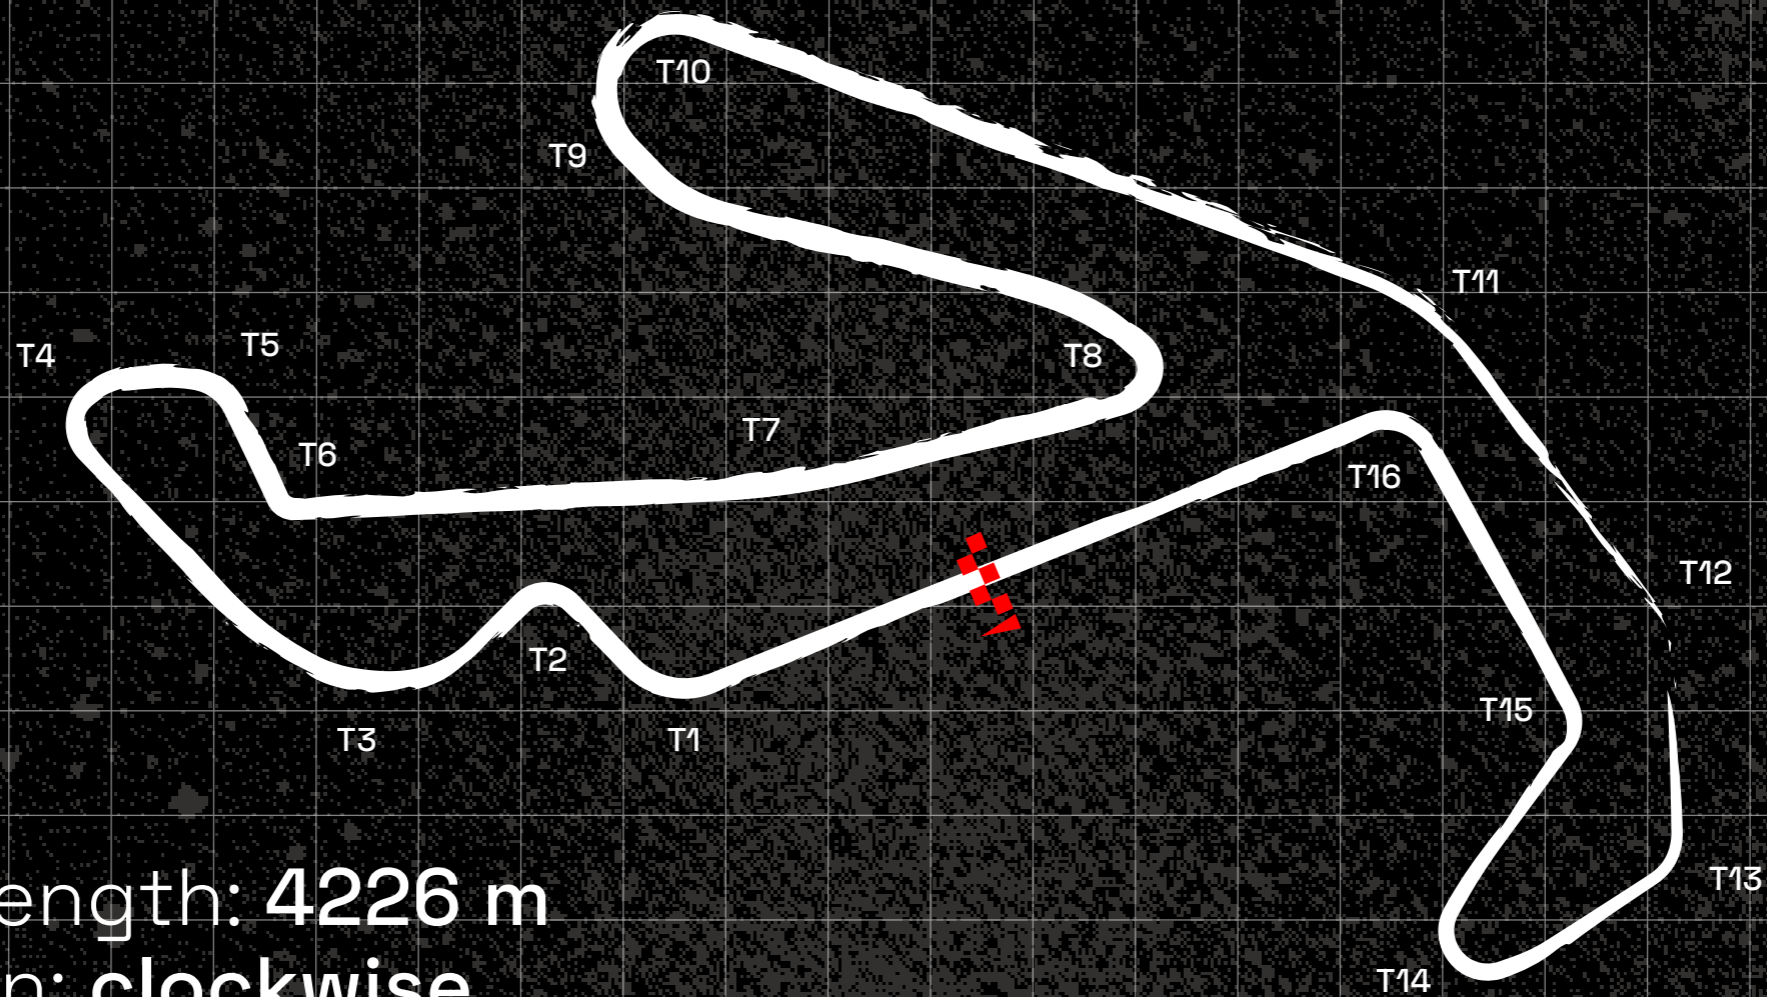

Misano Adriatico - ITALY

MAY 8TH - 10TH

ROUNDS

1 & 2

MISANO WORLD CIRCUIT MARCO SIMONCELLI

Circuit length: **4226 m**

Direction: **clockwise**

Turns: **16**